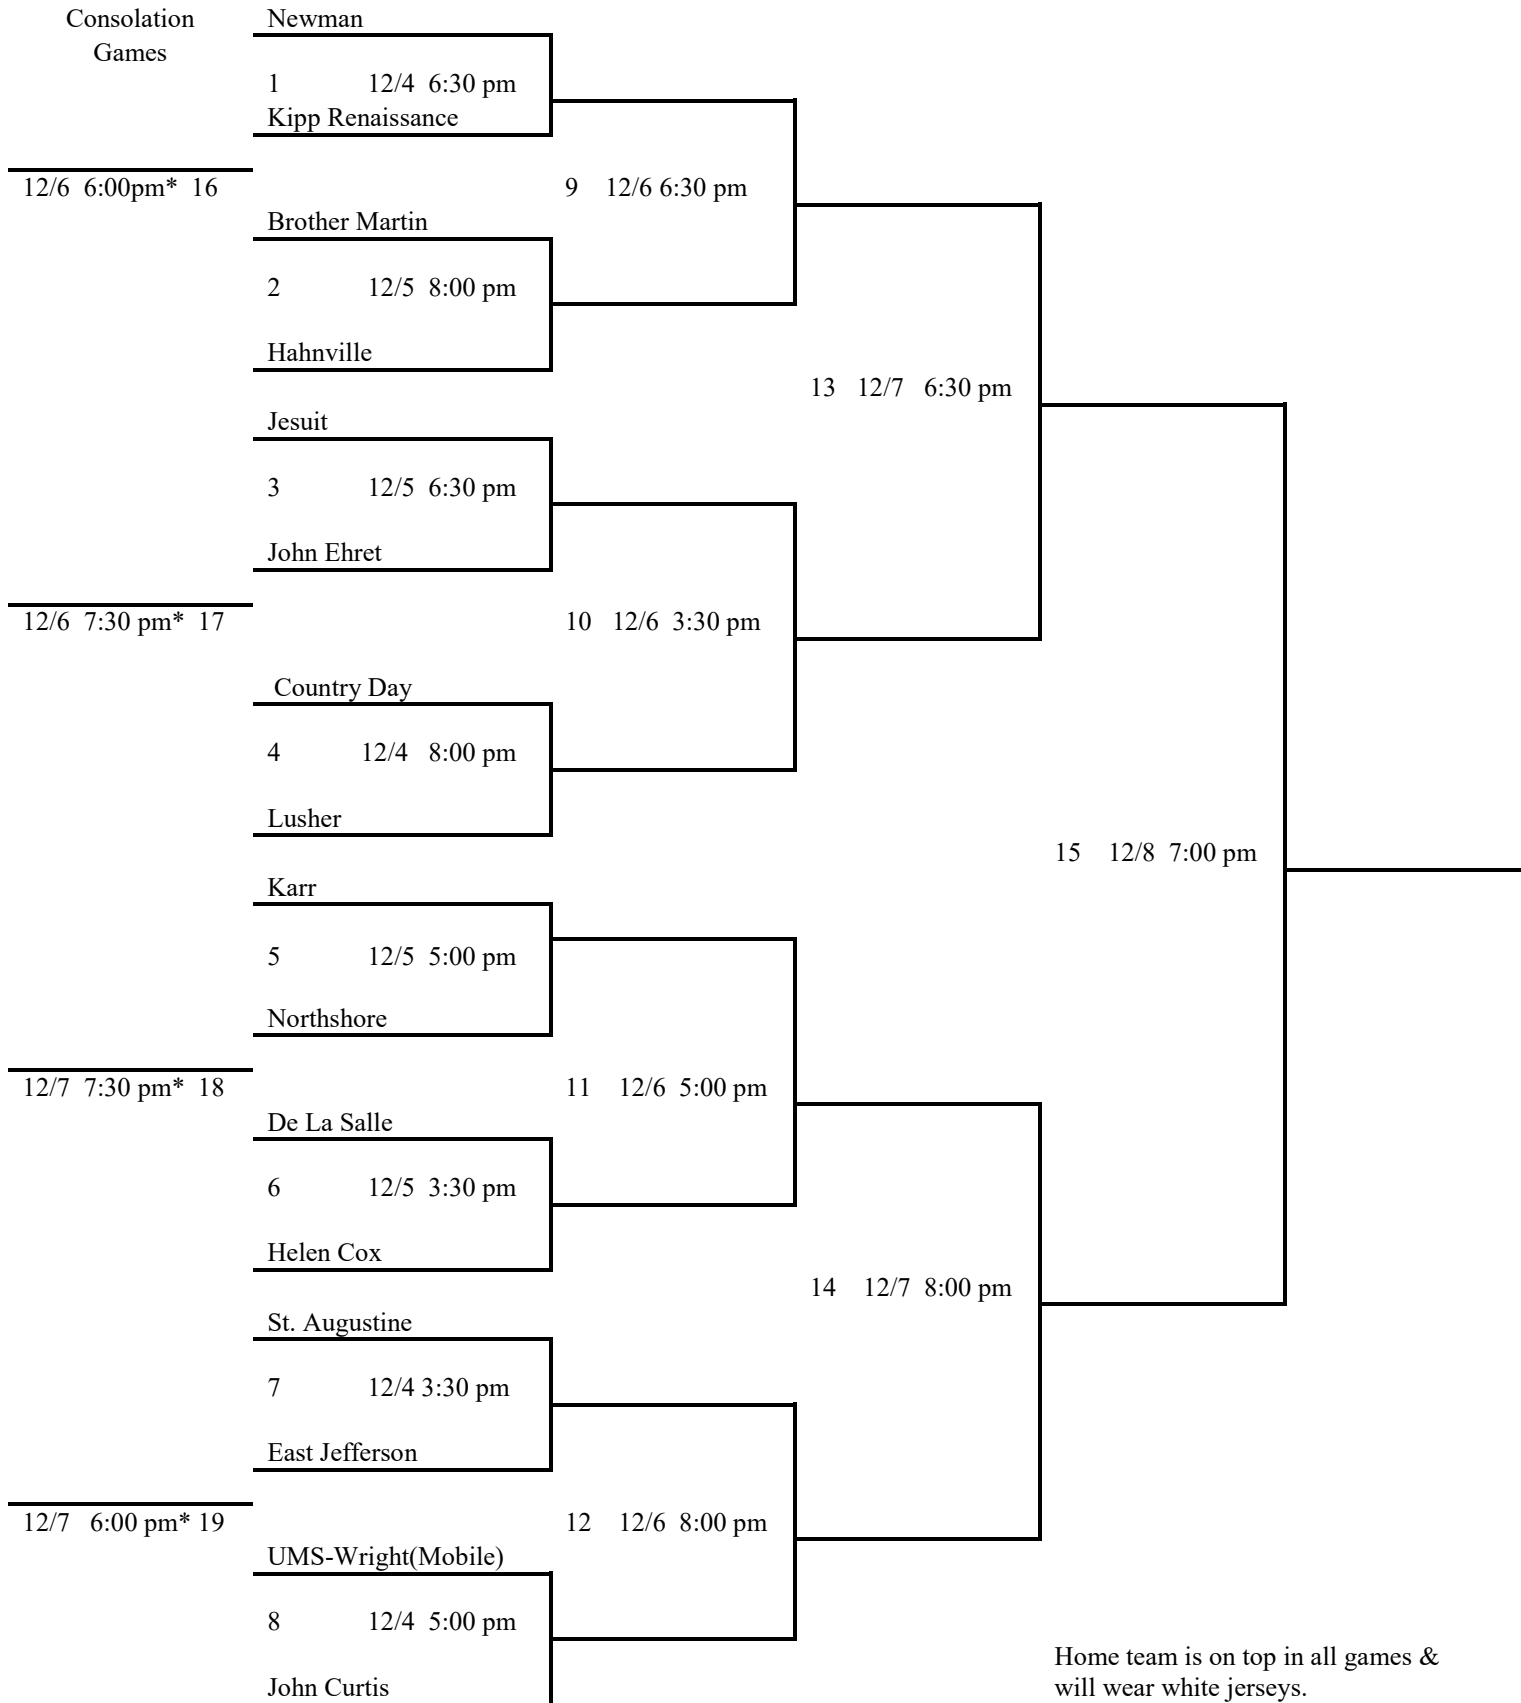

55<sup>th</sup> Newman Invitational Tournament  
December 4 - 8, 2018

Home team is on top in all games & will wear white jerseys.

\*Game played in Tuohy Gym

### **Thursday, December 6 in Tuohy Gym**

6:00            *home team*            *visiting team*  
                  loser of game 1 vs loser of game 2    Game 16

7:30            loser of game 3 vs loser of game 4    Game 17

### **Friday, December 7 in the Palaestra**

*home team*            *visiting team*  
3:30            loser of game 16 vs loser of game 17    Game 20

5:00            winner of game 16 vs winner of game 17    Game 21

### **Saturday, December 8 in the Palaestra**

*home team*            *visiting team*  
1:00 pm        loser of game 18 vs loser of game 19    Game 22

2:30 pm        winner of game 18 vs winner of game 19    Game 23